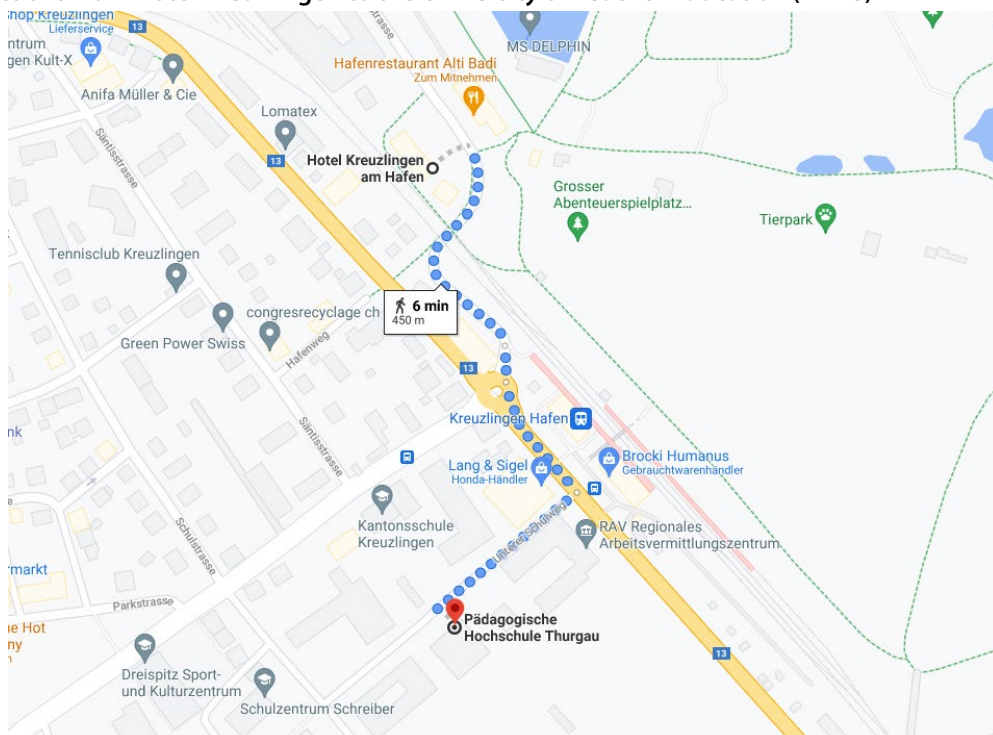

Train connections and directions to PHTG

Train connections from Zurich Airport to Kreuzlingen Hafen

> <https://www.sbb.ch/en/buying/pages/fahrplan/fahrplan.xhtml>

Directions from Hotel Kreuzlingen to the University of Teacher Education (PHTG)

Directions from Bodensee-Arena to the University of Teacher Education (PHTG)