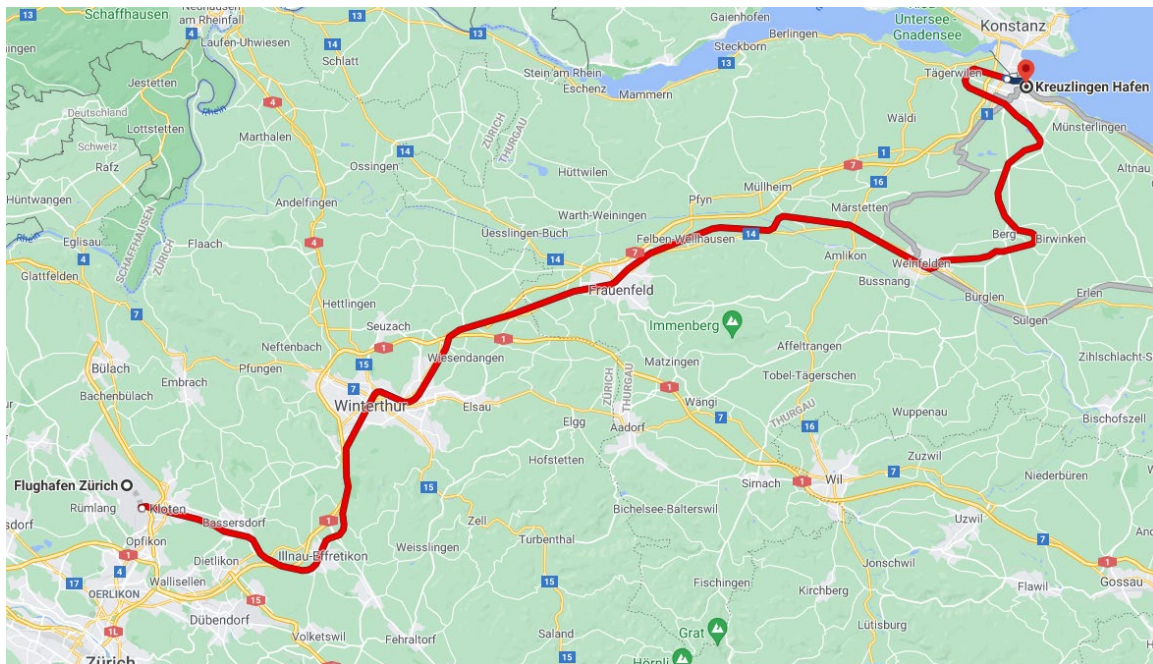

Train connections and directions to PHTG

Train connections from Zurich Airport to Kreuzlingen Hafen

> <https://www.sbb.ch/en/buying/pages/fahrplan/fahrplan.xhtml>

Directions from Hotel Kreuzlingen to the University of Teacher Education (PHTG)

Directions from Bodensee-Arena to the University of Teacher Education (PHTG)